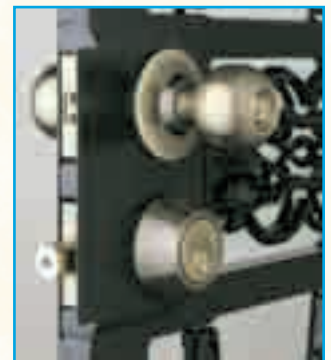

#5B - Antique Brass